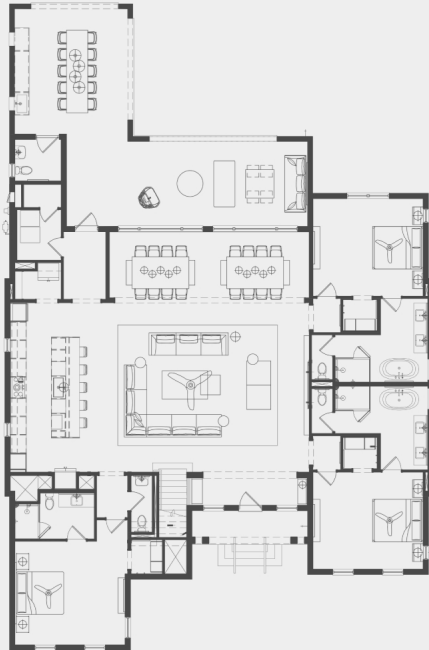

# 10 Bedroom House

☐ SLEEPS 28 | 🛏️ 17 BEDS | 🚿 12 BATHS | 🏠 7375 SQFT

## Ground Floor

## Second Floor

## Third Floor