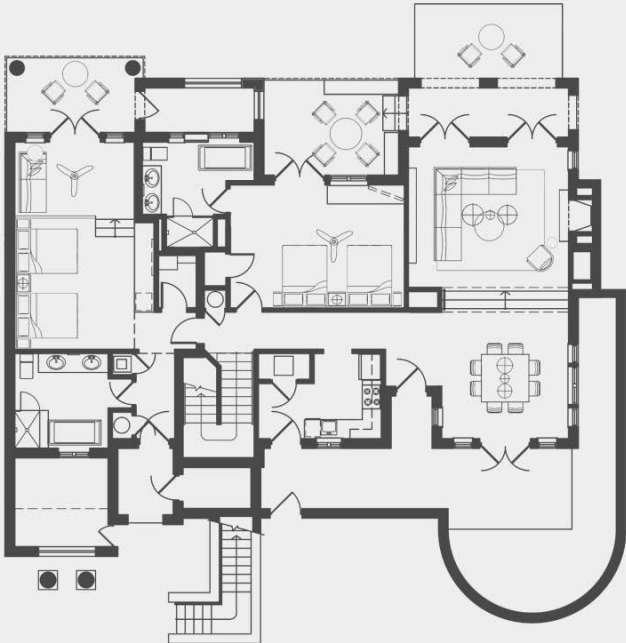

4 Bedroom Queen Villa, Garden View

☐ SLEEPS 16 | 🛏 8 BEDS | 🚿 4 BATHS | 📏 2,800 SQFT

Ground Floor

4 Bedroom Queen Villa, Garden View

☐ SLEEPS 16 | 🛏 8 BEDS | 🚿 4 BATHS | 🏠 2,800 SQFT

Second Floor