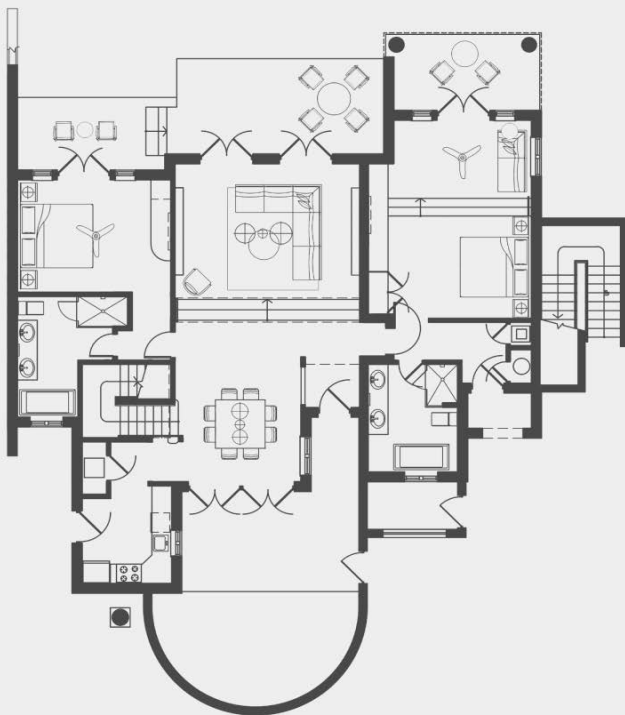

4 Bedroom King & Queen Villa, Evermore Bay View

☐ SLEEPS 10 | 🛏️ 5 BEDS | 🚿 4 BATHS | 🏠 2,800 SQFT

Ground Floor

4 Bedroom King & Queen Villa, Evermore Bay View

☐ SLEEPS 10 | 🛏️ 5 BEDS | 🚿 4 BATHS | 🏠 2,800 SQFT

Second Floor