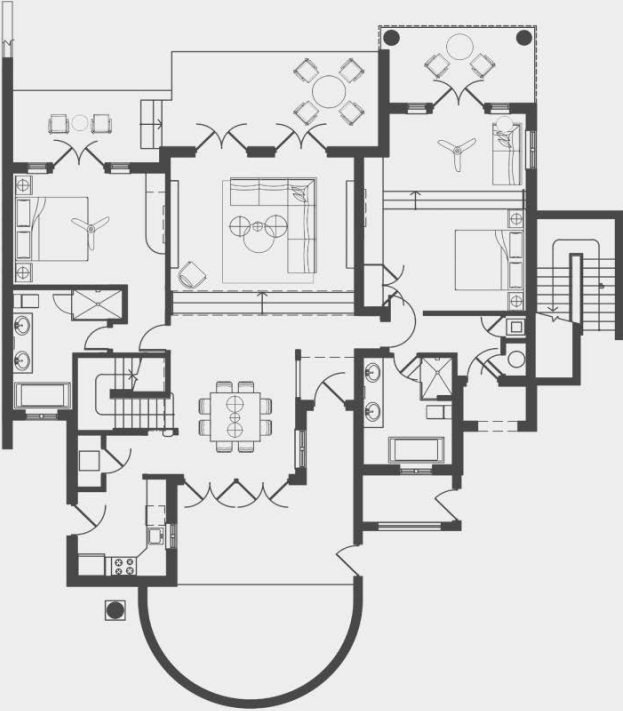

4 Bedroom King & Queen Villa, Garden View

☐ SLEEPS 10 | 🛏️ 5 BEDS | 🚿 4 BATHS | 🏠 2,800 SQFT

Ground Floor

4 Bedroom King & Queen Villa, Garden View

☐ SLEEPS 10 | 🛏️ 5 BEDS | 🚿 4 BATHS | 🏠 2,800 SQFT

Second Floor