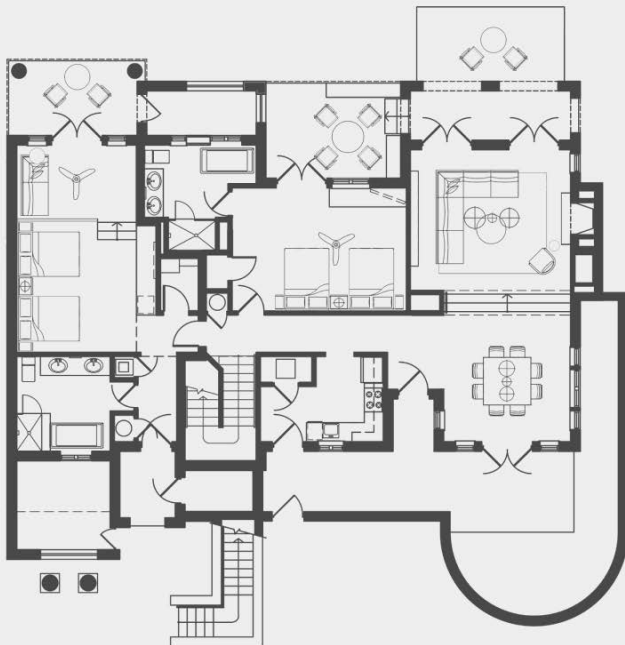

# 4 Bedroom Queen Villa, Evermore Bay View

☐ SLEEPS 16 | 🛏 8 BEDS | 🚿 4 BATHS | 🏠 2,800 SQFT

## Ground Floor

## Second Floor